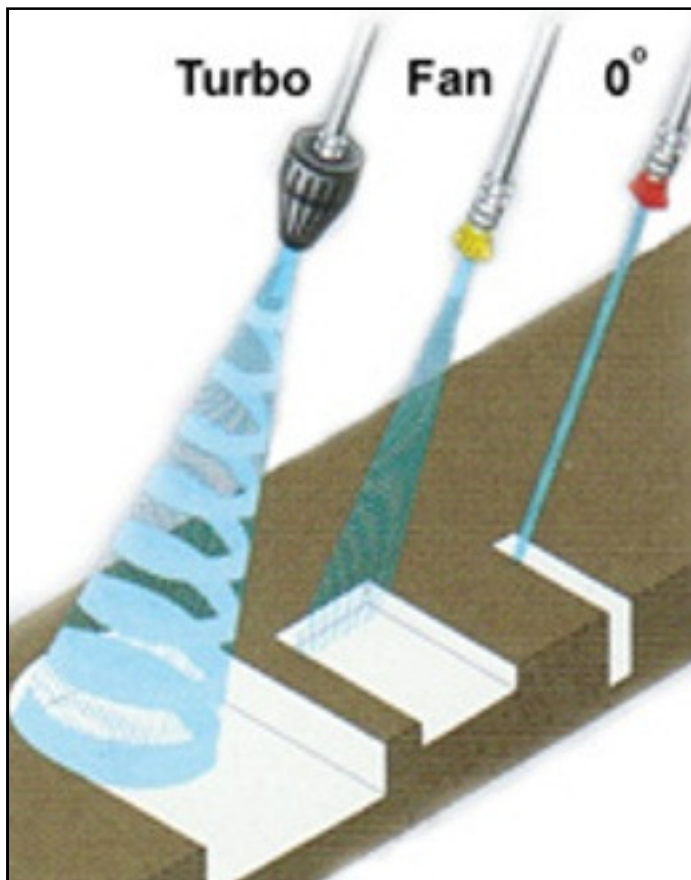

The Turbo Lance turns any pressure washer into a tool very useful for shifting dried on mud, manure or concrete splashes.

The nozzle produces a pencil jet which rotates at a phenomenal speed to give the effective coverage of that of a fan jet nozzle. The extra concentration produced by this pencil jet will rip through dried on

deposits, ideal for use on concrete floors and galvanised steelwork, but be careful, this nozzle will damage wood, paint work, concrete blocks, tarmac and is a definite no for washing wellies!!

The nozzle is usually supplied complete with it's own lance. In most circumstances the turbo nozzle will not be in permanent use, so a quick change coupling to swap from ordinary jet to turbo nozzle is fitted on the trigger outlet.